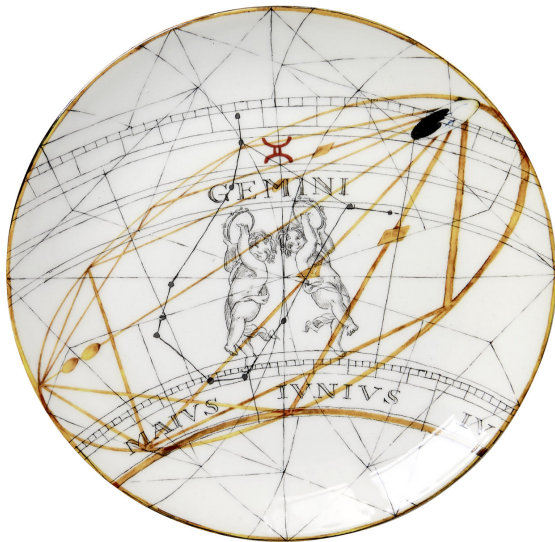

ARTEMEST

TABLETOP : TABLEWARE : DINNER PLATES

Laboratorio Paravicini

ZODIACO GEMINI DINNER PLATE

\$85

DESCRIPTION

Part of the Zodiaco collection, introduced at the 2017 Milan's Salone del Mobile, this dinner plate is dedicated to the astrological sign of Gemini. The center of the plate is adorned with two cherubs depicted in charming dancing poses and surrounded by crossing lines in black and gold. The name of the sign and its months in Latin are marked above and below the image. An exquisite addition to any table, this piece can be used for serving or displayed along others from the same collection for a striking effect.

DETAILS & DIMENSIONS

- Material: Ceramics
- Dimensions (in): W 9.84 x D 9.84 x H 1.18
- Dimensions (cm): W 25 x D 25 x H 3
- Handmade In Italy