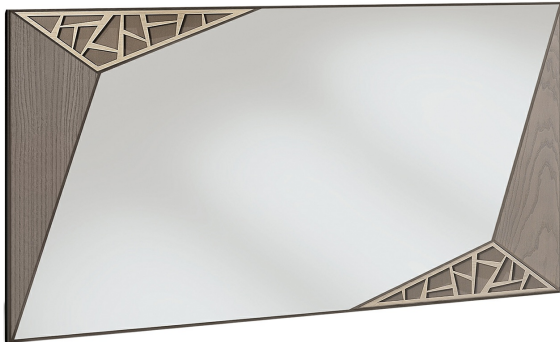

HOME DECOR : MIRRORS : WALL MIRRORS

Epocart

GEOMETRIC-STYLE GRAY MIRROR WITH FRETWORK

\$855

DESCRIPTION

An elegant and glamorous addition to contemporary homes, this sophisticated mirror stands out for its dynamic, asymmetrical design where triangular wooden inserts are paired to fresh fretwork patterns. Its intense personality and functional purpose make it perfect to be hung above sideboards for a more decorative function or bathroom sinks to get ready for day or night outings, alike.

DETAILS & DIMENSIONS

- Material: Wood
- Dimensions (in): W 55.12 x D 1.18 x H 29.92
- Dimensions (cm): W 140 x D 3 x H 76
- Handmade In Italy