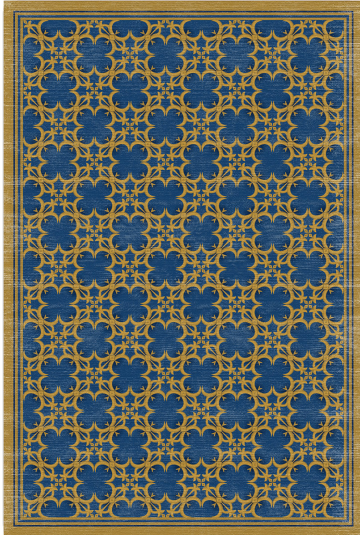

ARTEMEST

HOME DECOR : WALL & FLOOR DÉCOR : RUGS & CARPETS

Malcusa

GIGLIO RUG

\$7,910

DESCRIPTION

A mesmerizing composition, this rug will be a superb statement piece in any living room or entryway. The whimsical interplay of forms and colors, reminiscent of kaleidoscopic shapes, is achieved by hand-knotting wool and bamboo fibers according to local Tibetan tradition. The piece is distinguished for its masterfully executed geometric pattern of alternating bold four-leaf clovers and delicate crosses, rendered in gold on a cobalt-blue background. The entire piece is framed by a solid gold-colored border for a bold finishing touch. Customization available, please contact the concierge.

DETAILS & DIMENSIONS

- Material: Wool, Bamboo fibers
- Dimensions (in): W 78.74 x D 118.11 x H 0.39
- Dimensions (cm): W 200 x D 300 x H 1
- Handmade In Nepal