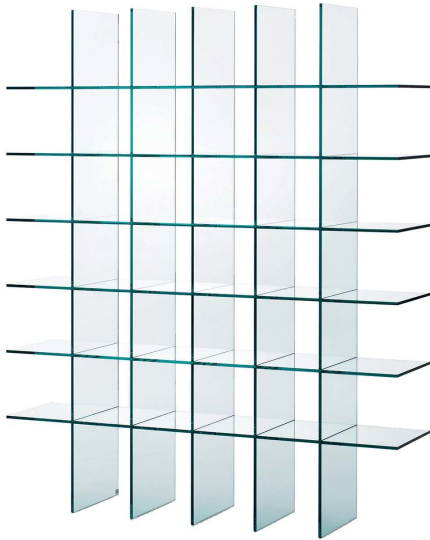

ARTEMEST

FURNITURE : STORAGE : BOOKCASES

Glas Italia

GLASS SHELVES #1 (1976) BY SHIRO KURAMATA

\$13,270

DESCRIPTION

This historic and iconic piece by the late Japanese designer Shiro Kuramata embodies his vision of practical and aesthetically attractive furniture. Originally designed in 1976, it is masterfully crafted by Glas Italia's master artisans of thermo-welded, 12mm-thick transparent glass. The sharp lines, flawless clarity and balanced proportions generate a formal purity of timeless elegance and modernity.

DETAILS & DIMENSIONS

- Material: Glass
- Dimensions (in): W 64.96 x D 13.78 x H 77.17
- Dimensions (cm): W 165 x D 35 x H 196
- Handmade In Italy