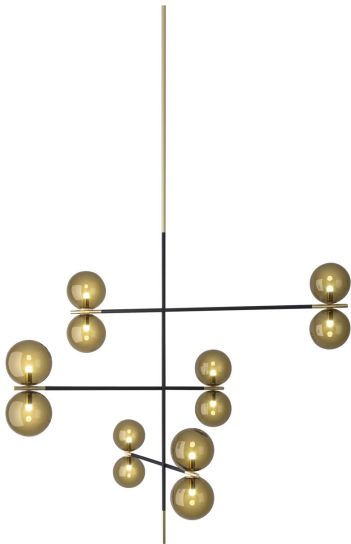

ARTEMEST

LIGHTING : CHANDELIERS

Prof

GRACE SMOKY GLASS BLACK CHANDELIER

\$9,720

DESCRIPTION

Minimalist and elegant, this chandelier exudes a dramatic allure with its black finish and smoky glass shades. Made of mouth-blown glass, the shades (Ø 14 cm) balance in pairs on the edges of the three arms crossing the vertical stem fashioned of highly resistant steel and attached to a hand-brushed brass ceiling rose (Ø 18 cm). This piece includes G9 lightbulbs of max 33W. Please indicate the type of socket required before placing the order.

DETAILS & DIMENSIONS

- Material: Steel Brass Glass
- Dimensions (in): W 42.13 x D 47.24 x H 58.27
- Dimensions (cm): W 107 x D 120 x H 148
- Handmade In Italy