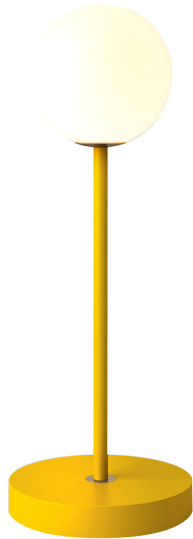

ARTEMEST

LIGHTING : TABLE LAMPS

Prof

GRACE YELLOW TABLE LAMP

\$1,160

DESCRIPTION

This table lamp will be a vivacious addition to any interior. Combining refined materials in a clean design, its minimalist allure is marked by a round base (Ø 18 cm) sustaining a slim but robust stem made of yellow-varnished, highly resistant steel with hand-brushed brass details, on which rests the round shade (Ø 14 cm) made of white mouth-blown glass. The diffused light is provided by a from a G9 max 33W lightbulb (included). This lamp also includes an electric cable (2 m) in black fabric, with a VLM switch by Castiglioni. Please indicate the type of socket required.

DETAILS & DIMENSIONS

- Material: Glass Steel Brass Textiles
- Dimensions (in): W 7.09 x D 7.09 x H 19.69
- Dimensions (cm): W 18 x D 18 x H 50
- Handmade In Italy