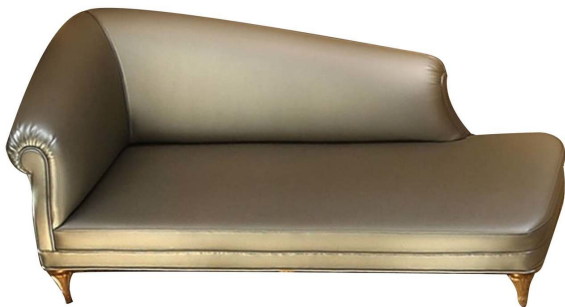

ARTEMEST

FURNITURE : SEATING : CHAISES

Arnaboldi Interiors

GRAY LEATHER CHAISE LONGUE

\$6,675

DESCRIPTION

Showing the essence of elegance in a silhouette inspired by the Victorian fainting couch, this dormeuse merges high-quality craftsmanship and unbeatable comfort. A design that will give any interior an iconic atmosphere, the solid wood right-arm frame is upholstered in shimmering pearl gray eco-leather and features a straight back, plush rolled arm with front pleating, and a sculpted front panel.

DETAILS & DIMENSIONS

- Material: Leather
- Dimensions (in): W 82.68 x D 31.50 x H 31.50
- Dimensions (cm): W 210 x D 80 x H 80
- Handmade In Italy