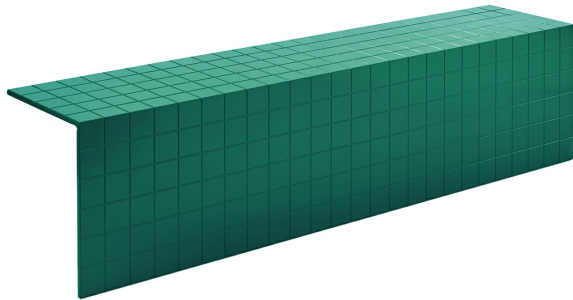

ARTEMEST

FURNITURE : SEATING : BENCHES

Rampinelli Edizioni

GREEN BENCH BY SOVRAPPENSIERO

\$20,935

DESCRIPTION

The architecture of the bench highlights the idea of surface and plates, basic elements of the metal working. The grid, the result of 30 hours of machining, increases the perception of surfaces in space and the perspective effect. The weight of the steel is contrasted by the shape of the bench, which seems to be balanced on a single line of support.

DETAILS & DIMENSIONS

- Material: Steel
- Dimensions (in): W 68.90 x D 13.78 x H 17.72
- Dimensions (cm): W 175 x D 35 x H 45
- Handmade In Italy