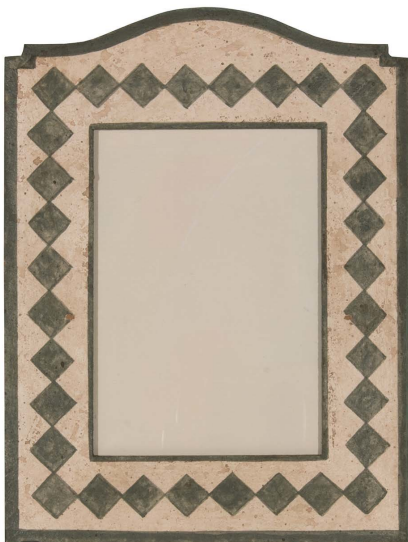

ARTEMEST

LIFESTYLE : DESK ACCESSORIES

Stefano Gerini

GREEN PICTURE FRAME

\$75

DESCRIPTION

This classic picture frame is a refined accent piece that will enliven a rustic entryway or living room. Fashioned using ancient Florentine crafting methods, this wooden frame is hand painted in white acrylic tempera with green diamond accents and border trim with a protective beeswax finish. The frame has a marbled texture made with a sponging technique evoking the "encausto veneziano" finish found on Florentine church and palace facades. More than a decorative object, this frame will display cherished memories with a timeless style. Protective glass panel and metal back clips included.

DETAILS & DIMENSIONS

- Material: Wood Glass Metal
- Dimensions (in): W 8.27 x D 3.15 x H 11.02
- Dimensions (cm): W 21 x D 8 x H 28
- Handmade In Italy