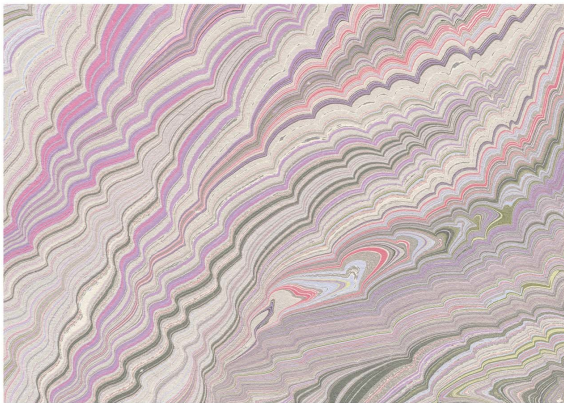

ARTEMEST

HOME DECOR : WALL & FLOOR DÉCOR : WALLPAPERS

Texturae

HAIN WALLPAPER BY LAUREN CLAY

\$120

DESCRIPTION

A piece of delicate and sophisticated allure by visual artist Lauren Clay, this wallpaper is meticulously crafted with the paper marbling method that creates a striking pattern reminiscent of marble's mesmerizing veins. This piece reproduces soft, sinuous lines enhanced by a warm and pale color palette ranging from pink to green, from purple to red and cream white.

DETAILS & DIMENSIONS

- Material: Vinyl
- Dimensions (in): W 39.37 x D 0.39 x H 39.37
- Dimensions (cm): W 100 x D 1 x H 100
- Handmade In Italy