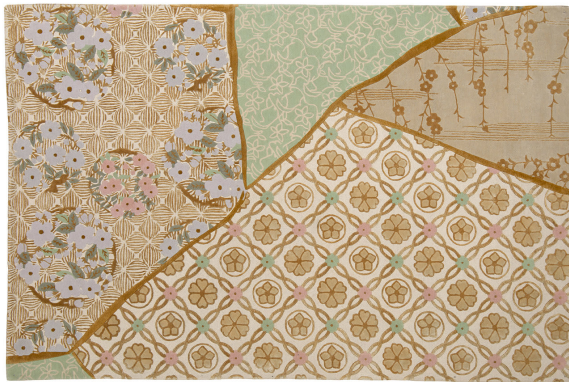

ARTEMEST

HOME DECOR : WALL & FLOOR DÉCOR : RUGS & CARPETS

K3

HANATSUGI KYOTO BEIGE RUG

\$4,510

DESCRIPTION

An exquisitely delicate palette enhances the extraordinary eclectic decoration characterizing the design of this sublime hand-tufted rug. Made of wool and viscose, it features a simple yet creative patchwork of embossed flowers paying tribute to kintsugi, the Japanese art of repairing broken pottery with gold and metal.

DETAILS & DIMENSIONS

- Material: Textiles
- Dimensions (in): W 118.11 x D 118.11 x H 78.74
- Dimensions (cm): W 300 x D 300 x H 200
- Handmade In India