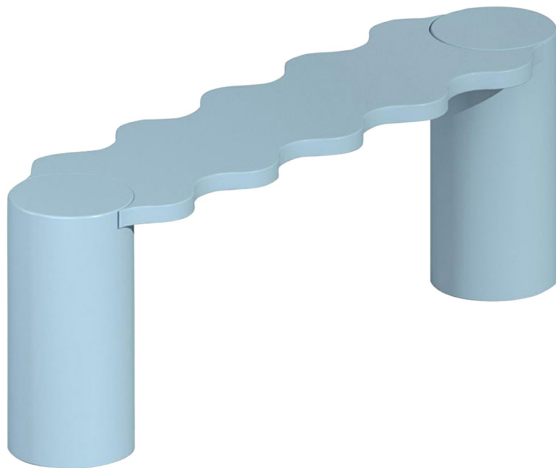

ARTEMEST

FURNITURE : SEATING : BENCHES

Chapel Petrassi

HELLA LIGHT BLUE BENCH

\$4,205

DESCRIPTION

Hella is a sculptural metallic bench characterized by geometric and wave shapes. The metal structure comprises two cylindrical supports for the seat marked with a wavy silhouette. The design of this bench will add an elegant sense of movement and ample extra seating to a contemporary decor. Hella bench is 100% made of endlessly recyclable aluminium. Hella bench is also suitable for outdoor use and is entirely handcrafted in Italy.

DETAILS & DIMENSIONS

- Material: Metal
- Dimensions (in): W 47.24 x D 11.81 x H 17.72
- Dimensions (cm): W 120 x D 30 x H 45
- Handmade In Italy