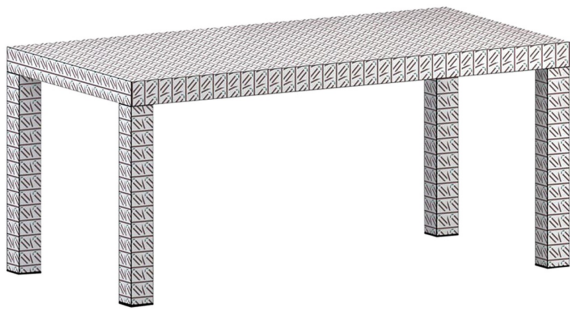

ARTEMEST

FURNITURE : TABLES : DINING TABLES

Chapel Petrassi

HITAN WHITE CALIFORNIA TABLE

\$5,175

DESCRIPTION

Part of the Hitan Collection, this table is a unique addition to an eclectic or contemporary interior, where it can be a stunning dining table or desk. Its minimalist structure comprises a rectangular top supported by four square cross-section legs. The piece is entirely decorated with an abstract pattern that repeats over the surface for a mesmerizing visual effect made entirely HPL (High-Pressure Laminate) to ensure extreme durability.

DETAILS & DIMENSIONS

- Material: HPL
- Dimensions (in): W 62.99 x D 31.50 x H 29.53
- Dimensions (cm): W 160 x D 80 x H 75
- Handmade In Italy