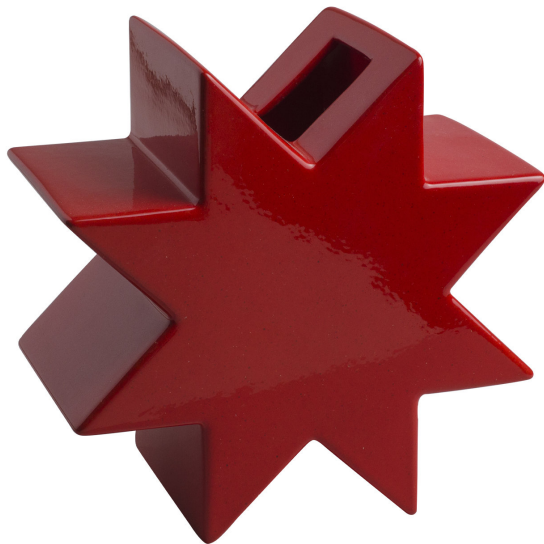

HOME DECOR

*Alessio Sarri Ceramiche*

**HSING VASE BY ETTORE SOTTASS**

\$530

## DESCRIPTION

Hsing is one of the two vases of the Ceramiche Pop Collection designed by Ettore Sottsass in 1968. This vase has a bold starry shape and a fierce red color that will immediately catch the eye and create a focal point in any room. The pieces are signed by Ettore Sottsass and stamped with the Alessio Sarri brand logo. Hsing is also available in yellow and black, colors that evoke respectively a real star and an unknown and gloomy celestial body.

## DETAILS & DIMENSIONS

- Material: Ceramics
- Dimensions (in): W 6.69 x D 3.94 x H 6.89
- Dimensions (cm): W 17 x D 10 x H 17.5
- Handmade In Italy