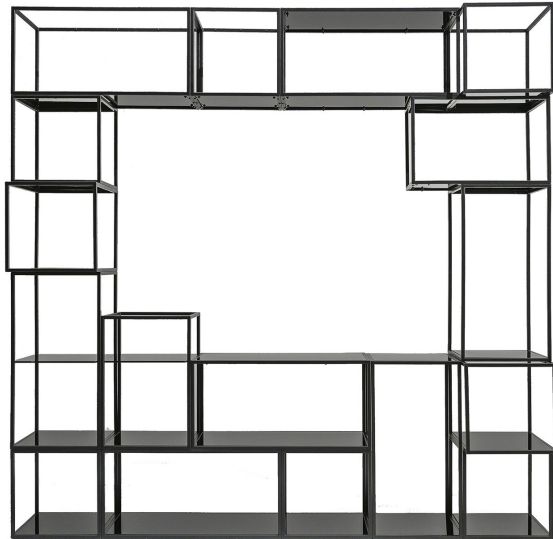

# ARTEMEST

FURNITURE : STORAGE : BOOKCASES

*Cube3*

## HYPER-CUBE LIVING BOOKCASE

\$8,520

### DESCRIPTION

Combining a stunning dark gray glass with a minimalist design, this elegant and spacious Hyper-Cube Living Bookcase makes a sophisticated and functional addition to any modern environment. The beautifully simple and refined modular furniture from the Hyper-Cube collection features clean and luxurious structures made of tubular steel elements with a precious anthracite finish.

### DETAILS & DIMENSIONS

- Material: Steel Dark Gray Glass
- Dimensions (in): W 92.13 x D 21.26 x H 92.13
- Dimensions (cm): W 234 x D 54 x H 234
- Handmade In Italy