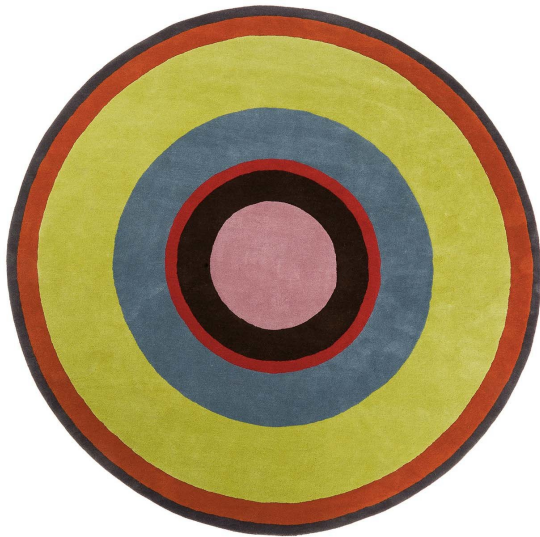

# ARTEMEST

HOME DECOR : WALL & FLOOR DÉCOR : RUGS & CARPETS

*Nodus*

**HYPNO RUG BY ANTONELLA NEGRI & MATTEO GUASCHI**

\$3,810

## DESCRIPTION

Entirely hand-tufted in India using a blend of wool and viscose, this rug displays a captivating use of color and form. This design by Antonella Negri and Matteo Guaschi (2013) is notable for its symmetry and visual harmony: concentric rings of varying colors and widths radiate outwards to create a three-dimensional work of functional decor. The 100-line diameter has a 10mm-high pile and measures 250 cm in diameter. Available customization in other sizes.

## DETAILS & DIMENSIONS

- Material: Textiles
- Dimensions (in): W 98.43 x D 0.39 x H 98.43
- Dimensions (cm): W 250 x D 1 x H 250
- Handmade In Nepal