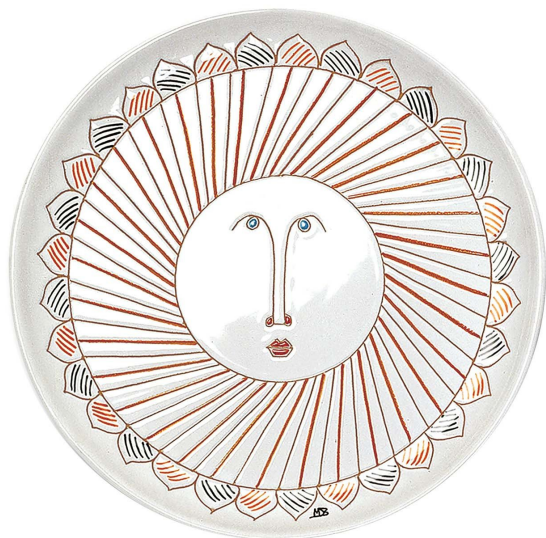

ARTEMEST

TABLETOP : MORE TABLETOP : TRAYS

Cerasarda

I SOLI INVERNO TRAY BY MARIO DE BIASI

\$180

DESCRIPTION

A Sardinian sun never goes dull, not even in the winter, which is the subject of this stunning round tray. Like other pieces from this collection, this fine object of functional decor is entirely crafted by hand. The ancient graffito technique used for the vibrant decorations creates a superb interplay of colorful shades, obtained by mixing the terracotta with high-quality, vivid enamels.

DETAILS & DIMENSIONS

- Material: Ceramics
- Dimensions (in): W 12.99 x D 12.99 x H 1.38
- Dimensions (cm): W 33 x D 33 x H 3.5
- Handmade In Italy