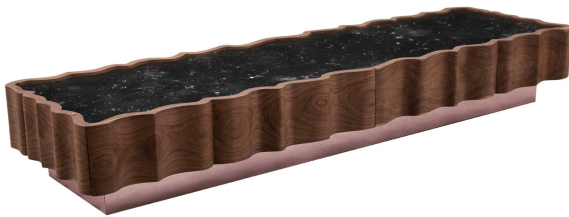

ARTEMEST

FURNITURE : TABLES : COFFEE TABLES

Il Pezzo Mancante

IL PEZZO 2 BLACK COFFEE TABLE ROSE BASE

\$8,010

DESCRIPTION

This striking coffee table has a classic, sinuous shape. The marble top rests on a brass base, while the walnut, cut from a solid piece, shows its magnificent veining. In each piece a small brass cylinder carrying a personalized number attests to its uniqueness and authenticity. This table can be custom made to desired size and finish and have one or two drawers.

DETAILS & DIMENSIONS

- Material: Walnut Wood, Brass, Marble
- Dimensions (in): 11.4 x 78.7 x 23.6
- Dimensions (cm): 29 x 200 x 60
- Handmade In Italy