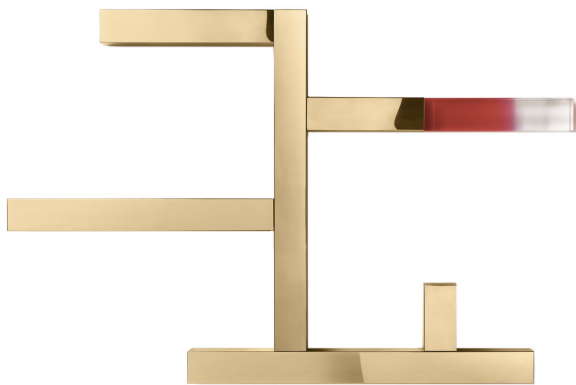

ARTEMEST

LIGHTING

Ghidini 1961

INCROCIO GOLD BOOKSHELVES BY ANDREA BRANZI

\$16,380

DESCRIPTION

This elegant frame can be used to display photos, small pots and books and other little objects. It is created by Andrea Branzi and features a structure of parallel and perpendicular stainless steel arms, one of which ends with with a two-toned plexiglass accent.

DETAILS & DIMENSIONS

- Material: Stainless steel, Plexiglass
- Dimensions (in): 80.31 x 4.72 x 53.03
- Dimensions (cm): 204 x 12 x 134.7
- Handmade In Italy