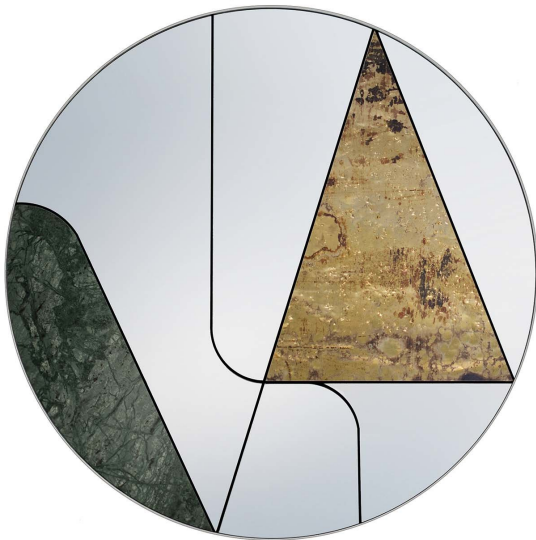

HOME DECOR : MIRRORS : WALL MIRRORS

Atlasproject

INSULA III MIRROR

\$1,430

DESCRIPTION

This one-of-a-kind mirror is crafted by hand and will be a superb addition to a modern interior. Its striking combination of rigorous geometry and chromatic contrasts makes it a unique piece to showcase in any room. The round silhouette features a wooden base that supports a series of mirrored glass elements framed in a steel setting. A hand-finished brass triangle and a curved slab of splendid green Guatemala marble complete this striking, asymmetrical design.

DETAILS & DIMENSIONS

- Material: Mirrored glass Steel Wood Brass Marble
- Dimensions (in): W 31.50 x D 0.98 x H 31.50
- Dimensions (cm): W 80 x D 2.5 x H 80
- Handmade In Italy