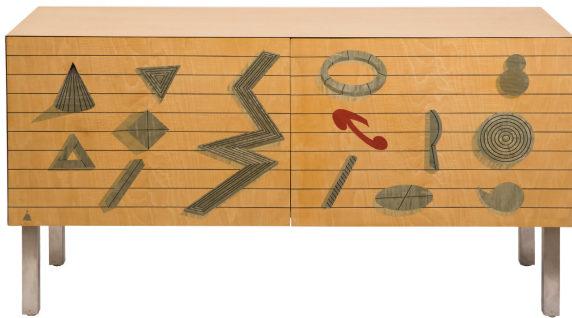

ARTEMEST

FURNITURE : STORAGE : SIDEBOARDS

Laura Meroni

GEOMETRIE INTARSIA SIDEBOARD BY LUCIO DEL PEZZO

\$14,190

DESCRIPTION

An interplay of irregular shapes inform the artistic verve of this sideboard designed by Lucio Del Pezzo. Entirely handcrafted in Italy by the skilled artisans of Laura Meroni, this sideboard is made of multi-ply poplar wood for the structure, which is then covered in natural maple wood veneer. When open, the sideboard reveals adjustable shelves and an adjustable base worked from brushed stainless steel. Limited Edition.

DETAILS & DIMENSIONS

- Material: Maple Wood, Poplar Wood, Stainless Steel
- Dimensions (in): W 54.6 x D 19.5 x H 29.25
- Dimensions (cm): W 140 x D 50 x H 75
- Handmade in Italy