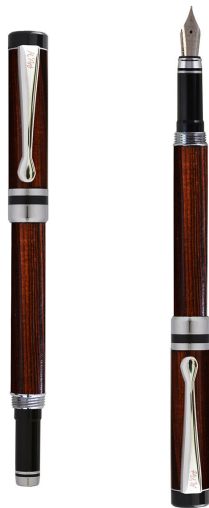

ARTEMEST

LIFESTYLE : OFFICE ACCESSORIES : PENS & STATIONERY

M'Art

IPAZIA FOUNTAIN PEN IN PAU VIOLETO WOOD

\$265

DESCRIPTION

Classic sophistication and elegant flair characterize this unique fountain pen handcrafted of Pau-Violeto, a prized wood from East Brazil featuring a magnificent violet hue with natural veins. Composed of a slim barrel and a cap, this pen is enriched with black and chromed details and can be customized with engravings on request. Because of its handmade nature, each piece is unique and can slightly differ from the picture shown.

DETAILS & DIMENSIONS

- Material: Pau Violeto wood Metal
- Dimensions (in): W 4.33 x D 7.48 x H 1.57
- Dimensions (cm): W 11 x D 19 x H 4
- Handmade In Italy