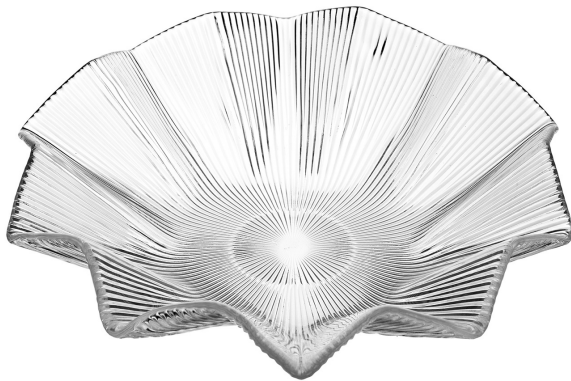

ARTEMEST

TABLETOP : MORE TABLETOP : CENTERPIECES

IVV – Industria Vetraria Valdarnese

ISHTAR LARGE CENTERPIECE

\$180

DESCRIPTION

A stupendous centerpiece of utmost refinement, this design will effortlessly complement any style decor thanks to a versatile and timeless elegance. Boasting a crumpled, flared shape, it is handcrafted of transparent glass marked by a ribbed pattern obtained following traditional techniques of craftsmanship.

DETAILS & DIMENSIONS

- Material: Glass
- Dimensions (in): W 15.35 x D 15.35 x H 3.94
- Dimensions (cm): W 39 x D 39 x H 10
- Handmade In Italy