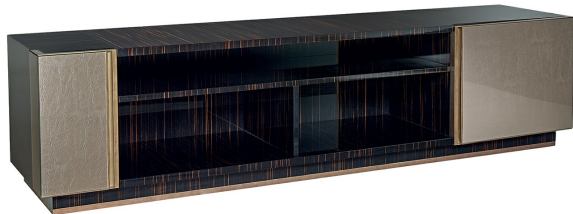

ARTEMEST

FURNITURE : STORAGE : CABINETS

Sicis

ISLAND TV CABINET

\$25,445

DESCRIPTION

This TV cabinet features an almost architectural structure that takes shape thanks to the juxtaposition of the geometric shapes and structure while the precious materials used to create a new idea of classicism.

DETAILS & DIMENSIONS

- Material: Wood
- Dimensions (in): W 86.61 x D 21.65 x H 21.65
- Dimensions (cm): W 220 x D 55 x H 55
- Handmade In Italy