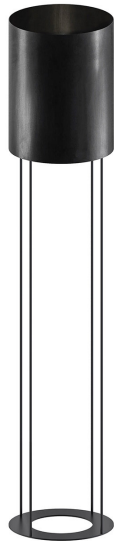

# ARTEMEST

LIGHTING : FLOOR LAMPS

*Zeus*

## ISTANBUL FLOOR LAMP

\$810

### DESCRIPTION

Elegant floor lamp with a circular base and structure in metal tubing. The shade is sheet metal. The entire lamp is tinted black with a beeswax finish. Can also be ordered with a powder-coated embossed white matte finish. 200 W Halogen lamp with dimmer.

### DETAILS & DIMENSIONS

- Material: Steel
- Dimensions (in): 13.8 x 13.8 x 68.9
- Dimensions (cm): 35 x 35 x 175 cm
- Handmade In Italy