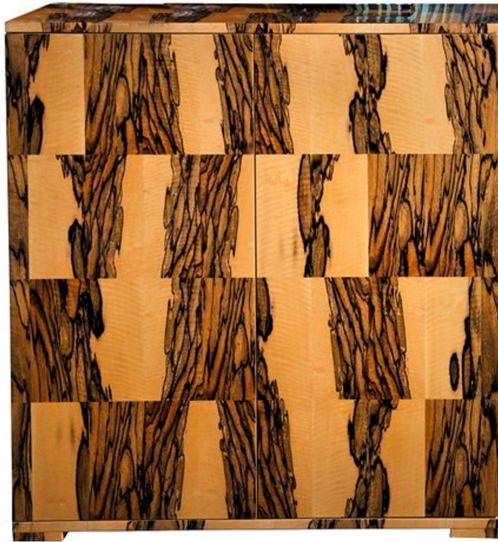

## DESCRIPTION

Reinterpreting the concept of traditional storage in an eye-catching design, this exclusive cabinet will be the focal point in a modern living room and dining room. The luxurious checkerboard pattern is crafted by masterfully assembling Albin wood-veneered pieces, whose stunning natural wood grains are enhanced by a glossy finish. The two doors have a push-open system to preserve the harmony of the design and reveal an interior storage of glossy natural maple with two shelves. A piece of great visual impact, this cabinet is best displayed with minimal accents.

## DETAILS & DIMENSIONS

- Material: Albin wood Maple wood
- Dimensions (in): W 39.37 x D 17.72 x H 41.73
- Dimensions (cm): W 100 x D 45 x H 106
- Handmade In Italy