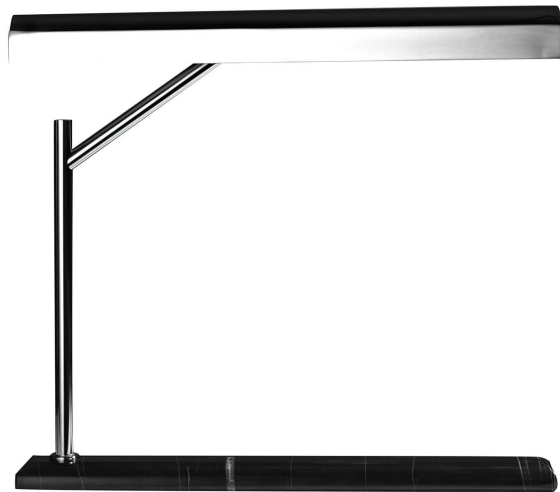

# ARTEMEST

LIGHTING : TABLE LAMPS

*Nahoor*

## JADE CHROME AND BLACK MARBLE TABLE LAMP

\$2,490

### DESCRIPTION

Minimalist silhouette, a striking contrast in colors and materials, and exquisite craftsmanship make this table lamp a statement piece that is both functional and a stunning decorative piece. The rigorous structure in metal with a polished chrome finish comprises a thin support and a thick shade equipped with two 4.8W 3000K LED integrated bulbs. The light shines on the black marble base, highlighting the presence of this precious stone and adding a unique accent to this piece. Like any Nahoor product, this lamp can be customized. Please ask the Concierge for details.

### DETAILS & DIMENSIONS

- Material: Marble Metal
- Dimensions (in): W 3.94 x D 15.75 x H 14.96
- Dimensions (cm): W 10 x D 40 x H 38
- Handmade In Italy