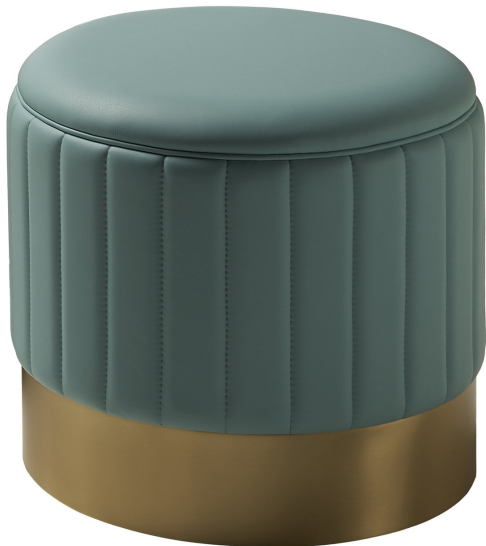

ARTEMEST

FURNITURE : SEATING : OTTOMANS & POUFS

Bedding Atelier

JOSHUA TEAL POUF

\$3,220

DESCRIPTION

Channeling a sense of fresh glamour, this exquisite pouf is a spot-on solution to provide an extra seat or footrest wherever needed without compromising on style. The sturdy structure in solid wood guarantees durability and stability, while the soft, teal-hued leather upholstery boasts a delicately channeled texture that is brightened up by the warm, metallic finish gracing the plinth base.

DETAILS & DIMENSIONS

- Material: Wood Leather
- Dimensions (in): W 19.69 x D 19.69 x H 17.72
- Dimensions (cm): W 50 x D 50 x H 45
- Handmade In Italy