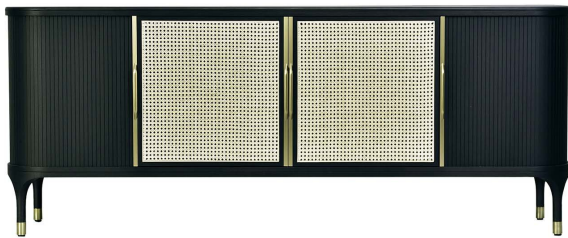

ARTEMEST

FURNITURE : STORAGE : SIDEBOARDS

Morelato

JOYCE SIDEBOARD WITH WOVEN VIENNA STRAW

\$10,470

DESCRIPTION

This sideboard features a black ash wood structure with glass or marble top and brass handles. The piece is complemented by two hinged doors in Vienna straw and two sliding doors. The Joyce collection comes from a combination of past and present, innovation and tradition, trying to shape objects designed to last over time. All the pieces of the collection pursue the values of craftsmanship and manual skills typical of the Italian cabinetmaker tradition, enhancing the beauty of shaped solid wood, the shapes and its natural characteristics. Elegant, sophisticated but simultaneously passe-partout and versatile, the furnishings of the Joyce collection adapt to different types of environments, from the most classic to the most modern, resisting over time.

DETAILS & DIMENSIONS

- Material: Wood Vienna straw Brass
- Dimensions (in): W 83.07 x D 21.26 x H 33.07
- Dimensions (cm): W 211 x D 54 x H 84
- Handmade In Italy