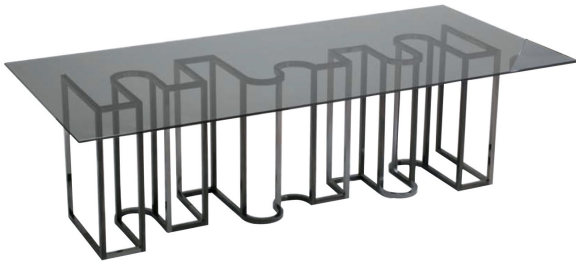

ARTEMEST

FURNITURE : TABLES : DINING TABLES

Orsi

K-DINING TABLE

\$19,720

DESCRIPTION

Mixing straight lines with curves, the metal base of this striking table, finished in elegant black nickel, creates a unique decoration that evokes the handwriting of a futuristic language that runs vertically from the floor to support the tinted glass top. An elegant addition to a contemporary dining room, this piece will make a statement with its minimalist silhouette and sophisticated details.

DETAILS & DIMENSIONS

- Material: Metal, Glass
- Dimensions (in): W 102.36 x D 47.24 x H 29.92
- Dimensions (cm): W 260 x D 120 x H 76
- Handmade In Italy