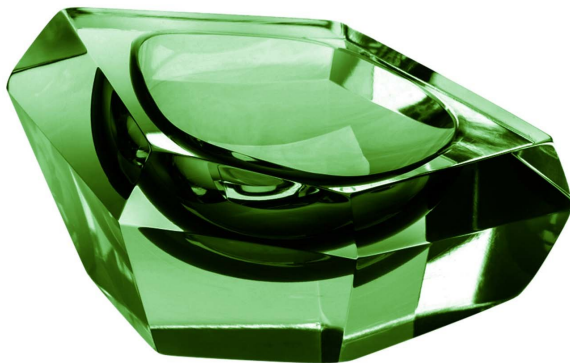

ARTEMEST

TABLETOP : TABLEWARE

Purho

KASTLE SMALL GREEN CENTERPIECE BY KARIM RASHID

\$530

DESCRIPTION

A multi-faceted surface that opens up at the top in a smooth, convex center, this centerpiece is shaped and colored to resemble a striking emerald that will add a jewel-like superb accent on any surface in the house. It is part of the Kastle collection, designed by Karim Rashid in 2013 and crafted entirely of mouth-blown Murano glass. The combination of traditional methods and modern aesthetic creates a unique piece that will be also an eye-catching and sophisticated house warming gift.

DETAILS & DIMENSIONS

- Material: Murano glass
- Dimensions (in): W 5.91 x D 4.33 x H 2.36
- Dimensions (cm): W 15 x D 11 x H 6
- Handmade In Italy