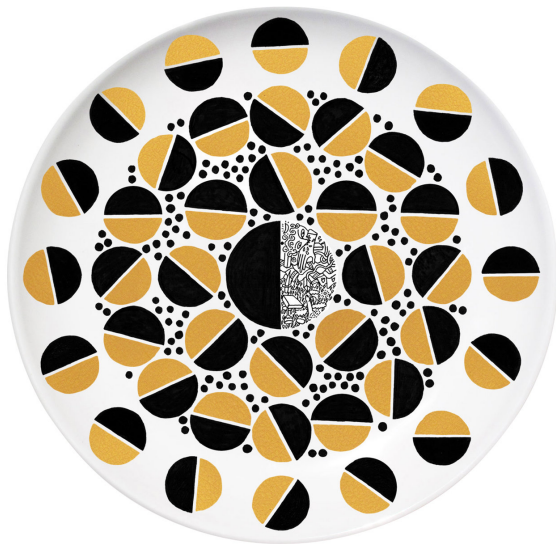

ARTEMEST

TABLETOP : TABLEWARE : DINNER PLATES

Kiasmo

KING PLATE

\$110

DESCRIPTION

Part of the Paradise series, this plate uses the timeless and elegant color combination of gold and black over the white background of the ceramic. An abstract interpretation of the precious Byzantine style, the geometric perfection of the circle appears in small black dots and in the central black and white element, surrounded by a series of round elements cut in half. Exquisite and modern, this piece will enrich the decor of a contemporary dining room and can be served along with other pieces from the same designer for a dynamic effect.

DETAILS & DIMENSIONS

- Material: Ceramics
- Dimensions (in): W 10.63 x D 10.63 x H 1.18
- Dimensions (cm): W 27 x D 27 x H 3
- Handmade In Italy