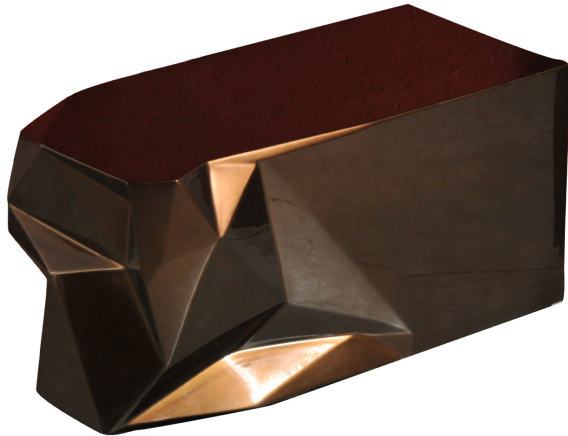

# ARTEMEST

FURNITURE : TABLES : COFFEE TABLES

### KRIPTO COFFEE TABLE

\$15,030

#### DESCRIPTION

Mesmerizing in its one-of-a-kind charm, this coffee table is the main product that launched the prized Kripto Collection and is available in only four numbered and signed pieces. Its multi-faceted frame is composed of 62 flat polygons of laser-cut and hand-welded steel sheets that undergo an intricate varnishing and polishing process that reproduces the one used for the production of luxury cars. The glossy, bronzed surface offers a unique tactile experience. Equipped with adjustable steel feet at the base, this piece is available in other color options, please ask the Concierge for details.

#### DETAILS & DIMENSIONS

- Material: Steel
- Dimensions (in): W 17.72 x D 354.33 x H 17.72
- Dimensions (cm): W 45 x D 900 x H 45
- Handmade In Italy