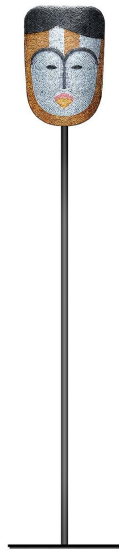

ARTEMEST

HOME DECOR

Mutaforma

KUMI TILLA IN WONDERLAND MASK WITH STAND

\$2,790

DESCRIPTION

This collection features six pieces inspired by the African tribal tradition that are entirely handmade of Mutaforma's innovative TILLA® picotesserae (small glass tile) accented with silver leaf. Designed by architects Fabio Rotella & Flavia Aprilini, this elegant and lustrous mosaic mask features the visage of a girl from Kumi, Uganda. Mounted on a nickel-plated metal structure, this mask opens to reveal a secret compartment with light gray velvet interior. The pedestal is a black nickel-finished rod of about 170 cm height.

DETAILS & DIMENSIONS

- Material: Glass Silver leaf Metal Textiles
- Dimensions (in): W 14.92 x D 13.78 x H 66,93
- Dimensions (cm): W 37,9 x D 35 x H 170
- Handmade In Italy