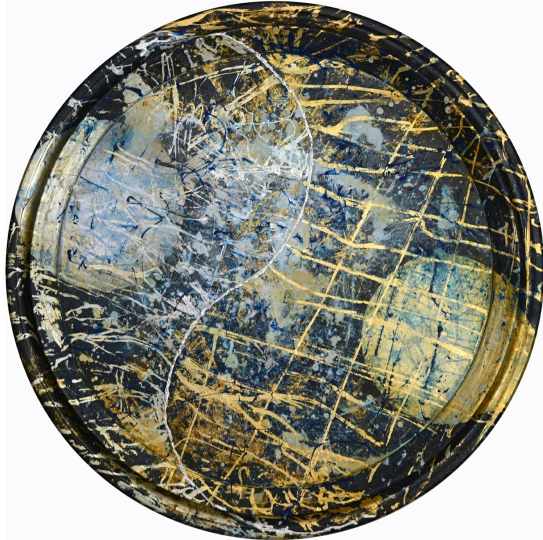

ARTEMEST

HOME DECOR : WALL & FLOOR DÉCOR : WALL DÉCOR

Caiafa

L'ESTASI DELL'ORO PAINTING BY LOLA VITELLI

\$3,695

DESCRIPTION

A unique work of art defined by a strong emotional and philosophical charge, dominant feature in Lola Vitelli's repertoire, this spectacular round painting is a mixed media characterized by a series of contrasts blending in harmonious ways: gold and blue tones, dark and light, alpha and omega, yin and yang. Made of gold and silver leaves and acrylic paint, it will not go unnoticed in a contemporary interior.

DETAILS & DIMENSIONS

- Material: Wood
- Dimensions (in): W 48.03 x D 2.76 x H 48.03
- Dimensions (cm): W 122 x D 7 x H 122
- Handmade In Italy