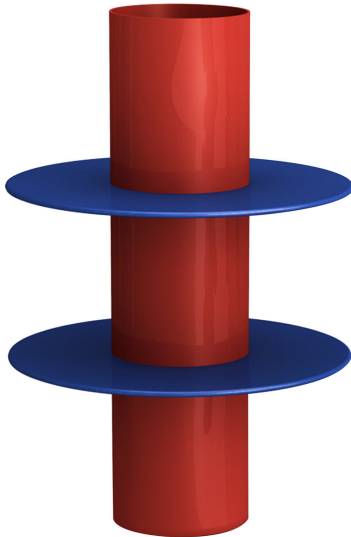

ARTEMEST

HOME DECOR : ALL VASES : VASES

Altreforme

LA CLOSERIE DES LILAS VASE BY ELENA CUTOLO

\$810

DESCRIPTION

Part of the Paris in the Twenties Collection, this alluring vase exalts linear forms and simple colors in a captivating composition. The vase is a tribute to Brasserie La Closerie des Lilas in Paris, famous spot where Ernest Hemingway composed novels on the balcony in the company of cold beer and the Marshal Ney's statue. Expertly fashioned of aluminum, the vase is composed of a tall, red cylinder running through two flat blue discs to create a two-level design. Best paired with flowers or with other vases from the collection. Colors customizable upon request, please contact the Concierge.

DETAILS & DIMENSIONS

- Material: Aluminum
- Dimensions (in): W 11.81 x D 11.81 x H 17.72
- Dimensions (cm): W 30 x D 30 x H 45
- Handmade In Italy