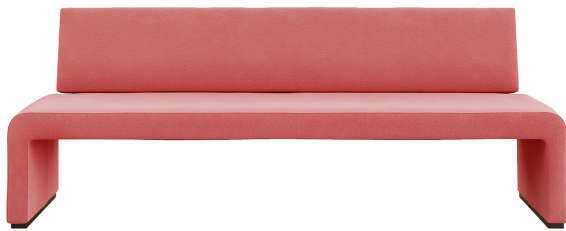

ARTEMEST

FURNITURE : SEATING : SOFAS

Tacchini

LABANCA SOFA BY LIEVORE ALTHERR MOLINA

\$6,570

DESCRIPTION

An ideal complement to the Labanca Chair, this striking sofa was designed by Lievore Altherr Molina studio. Its simple silhouette exudes character and elegance and will be a versatile addition to a modern home. Four shiny aluminum plates support the legs, which are part of the seat made of metal. The seat and backrest are equipped with a 18 mm-thick birch plywood element and cushioned for extra comfort. The non removable cover boasts a vivid red color that will be an eye-catching addition to a monochromatic or colorful living room.

DETAILS & DIMENSIONS

- Material: Aluminum, Metal, Textiles, Birch plywood
- Dimensions (in): W 78.74 x D 24.41 x H 29.13
- Dimensions (cm): W 200 x D 62 x H 74
- Handmade In Italy