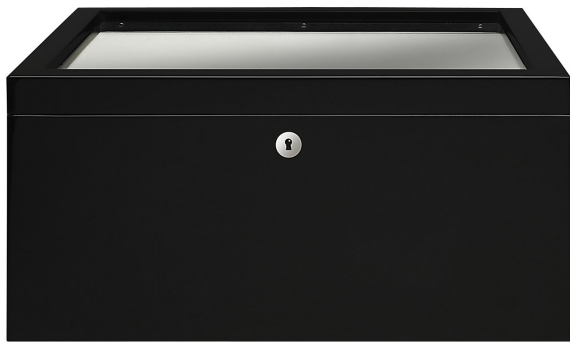

ARTEMEST

LIFESTYLE : ALL BOXES : BOXES

Stefano Raffa

LACQUERED BLACK BOX

\$2,390

DESCRIPTION

This exquisite box in solid maple wood has a black lacquered finish and features an inside safety glass 6mm thick and two trays with the same finish with two small handles and the bottom lined with black cloth. The inside of the box and the trays are lined with black velvet. This box is customizable with the option of different materials, dimensions and inside layout.

DETAILS & DIMENSIONS

- Material: Maple wood, Textiles, Glass
- Dimensions (in): 16.93 x 12.60 x 9.06
- Dimensions (cm): 43 x 32 x 23
- Handmade In Italy