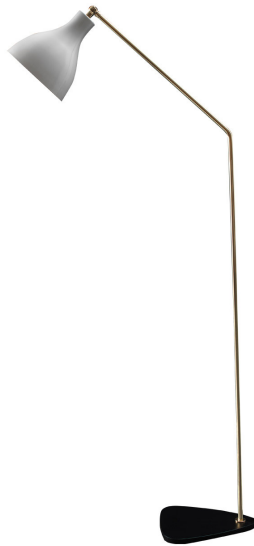

ARTEMEST

LIGHTING : FLOOR LAMPS

Tato

LADY V. UPRIGHT FLOOR LAMP

\$905

DESCRIPTION

Elegant and slender upright floor lamp with brass body, painted aluminum shade and iron base. Can also be ordered in the following combinations: brass/shiny white, brass/texturized black, chrome/texturized black.

DETAILS & DIMENSIONS

- Material: Brass, Iron, Aluminum
- Dimensions (in): W 8.97 x D 23.4 x H 56.16
- Dimensions (cm): W 23 x D 60 x H 144
- Handmade in Italy