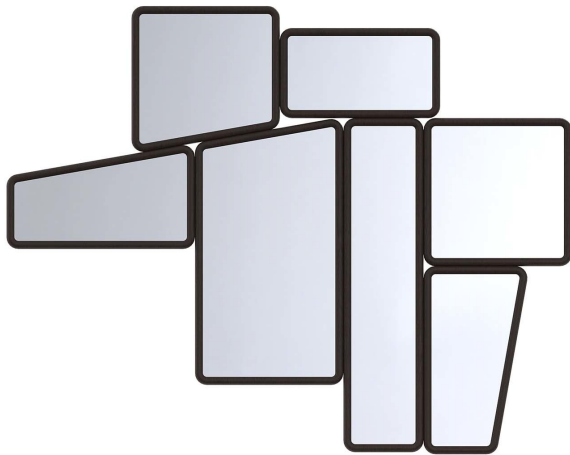

ARTEMEST

HOME DECOR : WALL & FLOOR DÉCOR

Amura

LAPIS MIRROR SET BY EMANUEL GARGANO

\$8,865

DESCRIPTION

The Lapis Mirror Set comprises four mirrors of different sizes and shapes, each inspired by the organic forms of our natural surroundings. Each boasting a solid ash frame with an ebony finish, these modern wall mirrors can be arranged into endless configurations to suit your own tastes and your specific space.

DETAILS & DIMENSIONS

- Material: Wood Glass
- Dimensions (in): W 74.02 x D 1.57 x H 65.75
- Dimensions (cm): W 188 x D 4 x H 167
- Handmade In Italy