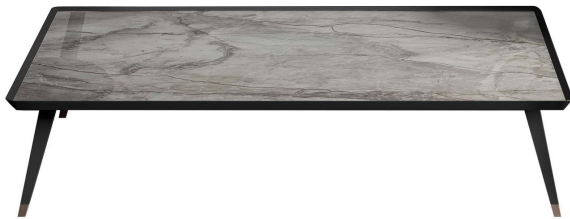

# ARTEMEST

FURNITURE : TABLES : COFFEE TABLES

*CPRN Homood*

## LARGE MARBLE AND VELVET COFFEE TABLE

\$7,255

### DESCRIPTION

Classic materials come together in an unusual composition in the Large Marble and Velvet Coffee Table. Featuring a chic, timeless rectangular marble top, the table comes complete with lacquered legs with a velvety finish, creating a unique juxtaposition of warm and cool textures. Wipe clean with a damp cloth and avoid corrosive cleaning products.

### DETAILS & DIMENSIONS

- Material: Marble
- Dimensions (in): W 51.18 x D 35.43 x H 13.78
- Dimensions (cm): W 130 x D 90 x H 35
- Handmade In Italy