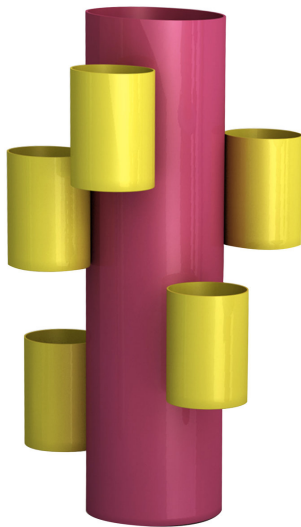

ARTEMEST

HOME DECOR : ALL VASES : VASES

Altreforme

LE DOME VASE BY ELENA CUTOLO

\$1,460

DESCRIPTION

A triumph of simple forms combined into visually alluring compositions, this vase will be a dramatic accent piece in a living room, dining room, or private study decor. From the Paris in the Twenties Collection, this vase is a stylized ode to Le Dome Café, a café-restaurant in Montparnasse, where Ernest Hemingway met painter Pascin. Drawing inspiration from the iconic lamp pendants hanging in the café, this piece uses aluminum to create dainty yellow cylindrical accents whimsically arranged around a tall red cylinder, for a bold and timeless visual impact.

DETAILS & DIMENSIONS

- Material: Aluminum
- Dimensions (in): W 9.45 x D 9.45 x H 17.72
- Dimensions (cm): W 24 x D 24 x H 45
- Handmade In Italy