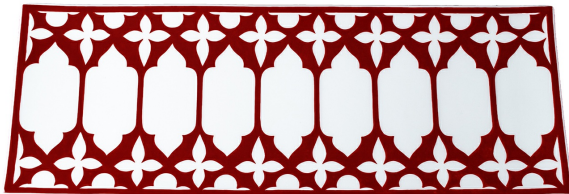

ARTEMEST

TABLETOP : TABLEWARE : SERVEWARE

Geminiano Cozzi Venezia 1765

LE LOZE DEI BEI PALASSI RECTANGULAR RED TRAY

\$225

DESCRIPTION

Paying homage to the timeless, singular architecture that distinguishes the loggias of 17th-century Venetian palaces, this tray showcases an extraordinary hand-executed decoration of strong geometric value. Rendered in an elegant burgundy tone that finely juxtaposes the white hue of the fine bone china surface, it will imbue a dining table with an impeccable charm.

DETAILS & DIMENSIONS

- Material: Porcelain
- Dimensions (in): W 13.78 x D 5.12 x H 1.97
- Dimensions (cm): W 35 x D 13 x H 5
- Handmade In Italy