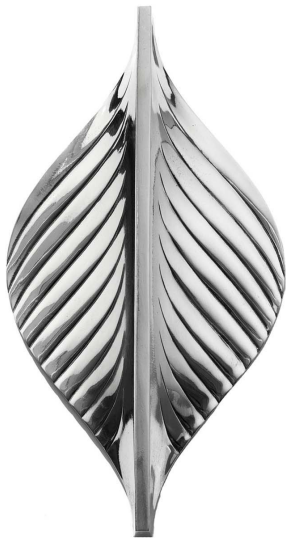

ARTEMEST

HOME DECOR

Cinetica

LEAF MODULAR WALL COVERING

\$115

DESCRIPTION

This exclusive, contemporary wall covering module is a creative way to divide or decorate a large interior. Part of the innovative Cinetica Collection designed by Studio Lido and created by Marinoni Peltro, this highly textured module will have a strong visual impact in a modern interior. Handmade of high-quality pewter (95% tin, 4.5% antimony and 0.5% copper) with a polished finish, it is in the shape of a leaf with delicate and soft lines that, once mounted, create a gleaming, draping effect.

DETAILS & DIMENSIONS

- Material: Pewter
- Dimensions (in): W 7.09 x D 13.78 x H 0.39
- Dimensions (cm): W 18 x D 35 x H 1
- Handmade In Italy