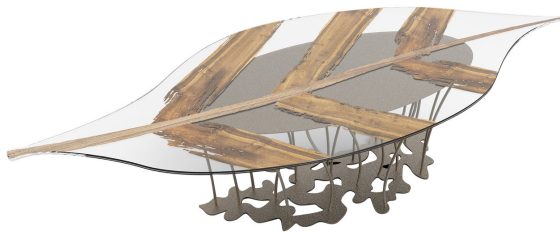

ARTEMEST

FURNITURE : TABLES : DINING TABLES

VGnewtrend

LEAF VENEZIA DINNER TABLE

\$26,575

DESCRIPTION

A stunning piece of functional decor, this table boasts a base in burnished brass-finished metal with an asymmetric shape from which stem several metal legs in the same finishing. The top was crafted in the elongated shape of a leaf made up of two identical layers thick 10 mm each, enclosing a unique decoration made of a central Canaletto walnut strip flanked by diagonal sections of briccola wood sourced from vintage piles used to mark the navigable channels through Venice lagoon. This accent, tempered by time and evocative of this magic city, will make a statement in a contemporary home.

DETAILS & DIMENSIONS

- Material: Glass, Walnut wood, Metal
- Dimensions (in): W 120.08 x D 49.21 x H 29.13
- Dimensions (cm): W 305 x D 125 x H 74
- Handmade In Italy