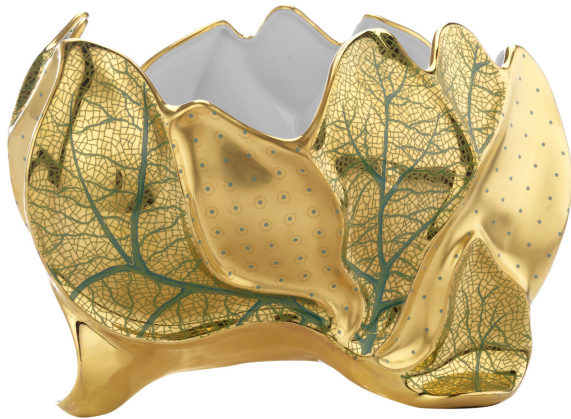

ARTEMEST

HOME DECOR : MORE TABLETOP : CENTERPIECES

Mangani 1958

LEAVES CENTERPIECE

\$1,350

DESCRIPTION

This magnificent white porcelain centerpiece is entirely decorated on the outside with pure gold. Its shape and decorations reproduce a cluster of leaves accented with vivid green veins and other geometric patterns.

DETAILS & DIMENSIONS

- Material: Porcelain, Gold
- Dimensions (in): W 12.60 x D 10.24 x H 8.66
- Dimensions (cm): W 32 x D 26 x H 22
- Handmade In Italy