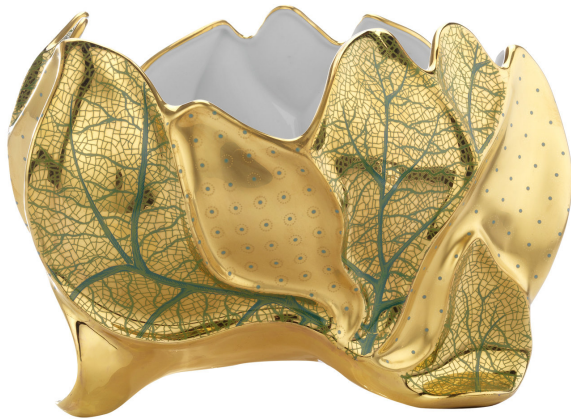

# ARTEMEST

HOME DECOR

*Mangani 1958*

LEAVES CENTERPIECE

\$1,350

## DESCRIPTION

This magnificent white porcelain centerpiece is entirely decorated on the outside with pure gold. Its shape and decorations reproduce a cluster of leaves accented with vivid green veins and other geometric patterns.

## DETAILS & DIMENSIONS

- Material: Porcelain, Gold
- Dimensions (in): W 12.60 x D 10.24 x H 8.66
- Dimensions (cm): W 32 x D 26 x H 22
- Handmade In Italy