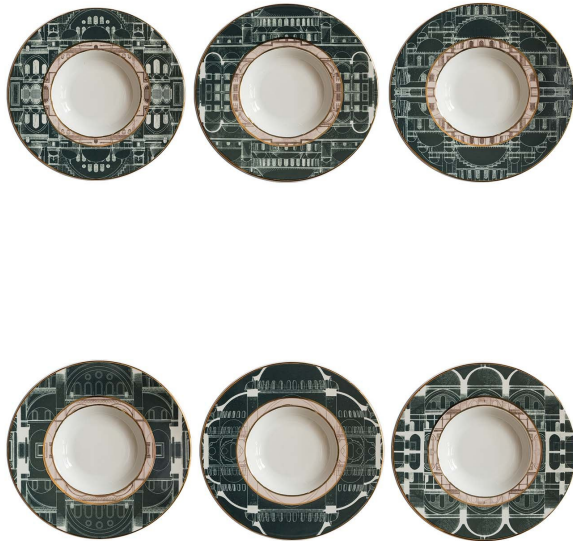

ARTEMEST

TABLETOP : TABLEWARE : SOUP PLATES

Grand Tour by Vito Nesta

LEBANON SET OF 6 SOUP PLATES

\$510

DESCRIPTION

A refined addition to a modern or classic home, this set of six porcelain soup plates is a splendid addition to any special occasion and can be served over the Lebanon Set of 6 Dinner Plates for a cohesive look. Each white piece is adorned at the rim with a different blueprint of domed traditional buildings in a rich dark-green background, framed with gold bands and adorned with an inner rim in sepia and beige colors for a contrasting and elegant effect.

DETAILS & DIMENSIONS

- Material: Porcelain
- Dimensions (in): W 11.02 x D 11.02 x H 1.18
- Dimensions (cm): W 28 x D 28 x H 3
- Handmade In Italy