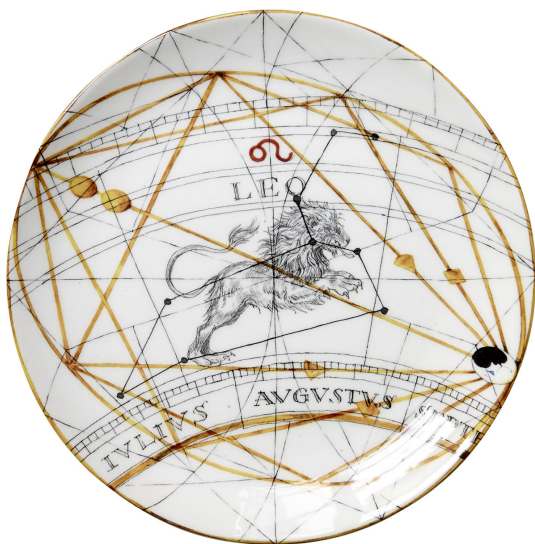

TABLETOP : PLATES : DINNER PLATES

*Laboratorio Paravicini*

ZODIACO LEO DINNER PLATE

\$100

## DESCRIPTION

This plate is part of the Zodiaco collection introduced in Milan at the 2017 Salone del Mobile. A series of black and gold lines intersect on an ivory white background featuring a portion of the map of the sky. The protagonist of the piece is a lion, symbol of the astrological sign of Leo, whose Latin name and months are written in Latin on the plate. A striking addition to any table setting, this piece can be combined with others from the same Zodiaco collection and will make a wonderful gift.

## DETAILS & DIMENSIONS

- Material: Ceramics
- Dimensions (in): W 9.84 x D 9.84 x H 1.18
- Dimensions (cm): W 25 x D 25 x H 3
- Handmade In Italy