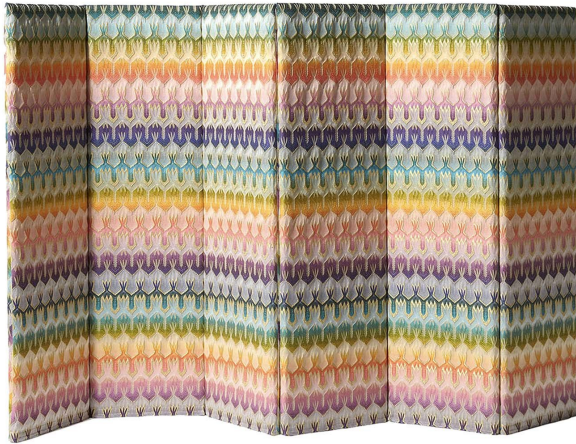

# ARTEMEST

FURNITURE : OTHER FURNITURE : ROOM DIVIDERS

*MissoniHome*

## LEVANTE SCREEN #1

\$4,980

### DESCRIPTION

Functional and elegant, this screen is composed by six panels (240L x 40W x 140H cm) that can be used as a room divider in a loft, privacy screen in a bedroom or statement piece in a living room. Crafted with a solid wood frame upholstered with removable fabric in the iconic Missoni chevron pattern with gradating hues of pink, yellow, green and purple that create a unique, rainbow effect. The panels feature a soft padding and wadding. Available with panels in two sizes (60 or 40 cm width), the modules are connected by magnets.

### DETAILS & DIMENSIONS

- Material: Wood Textiles
- Dimensions (in): W 94.49 x D 15.75 x H 55.12
- Dimensions (cm): W 240 x D 40 x H 140
- Handmade In Italy