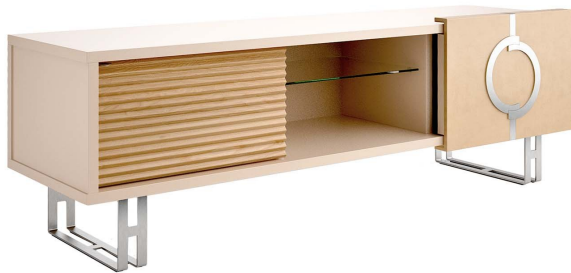

ARTEMEST

FURNITURE : STORAGE : SIDEBOARDS

Concept by Caroti

LIFT MEDIA STAND

\$6,805

DESCRIPTION

Resting on a satin-finished steel base, this elegant media stand features two sliding doors, one in solid ash with a front panel boasting a grove surface and one clad in eco-leather. Internally, 8mm-thick crystal shelves with chamfered and polished edges provide a display surface. The side panels and supporting structures are made of lacquered blockboard to provide strength. A side panel is covered in eco-leather with steel inserts. The steel base is also in cut-out steel with a satin finish. Colors and finishes can be changed, please ask the Concierge for options.

DETAILS & DIMENSIONS

- Material: Ash wood, Eco-leather, Crystal, Blockboard
- Dimensions (in): W 78.74 x D 22.44 x H 25.59
- Dimensions (cm): W 200 x D 57 x H 65
- Handmade In Italy